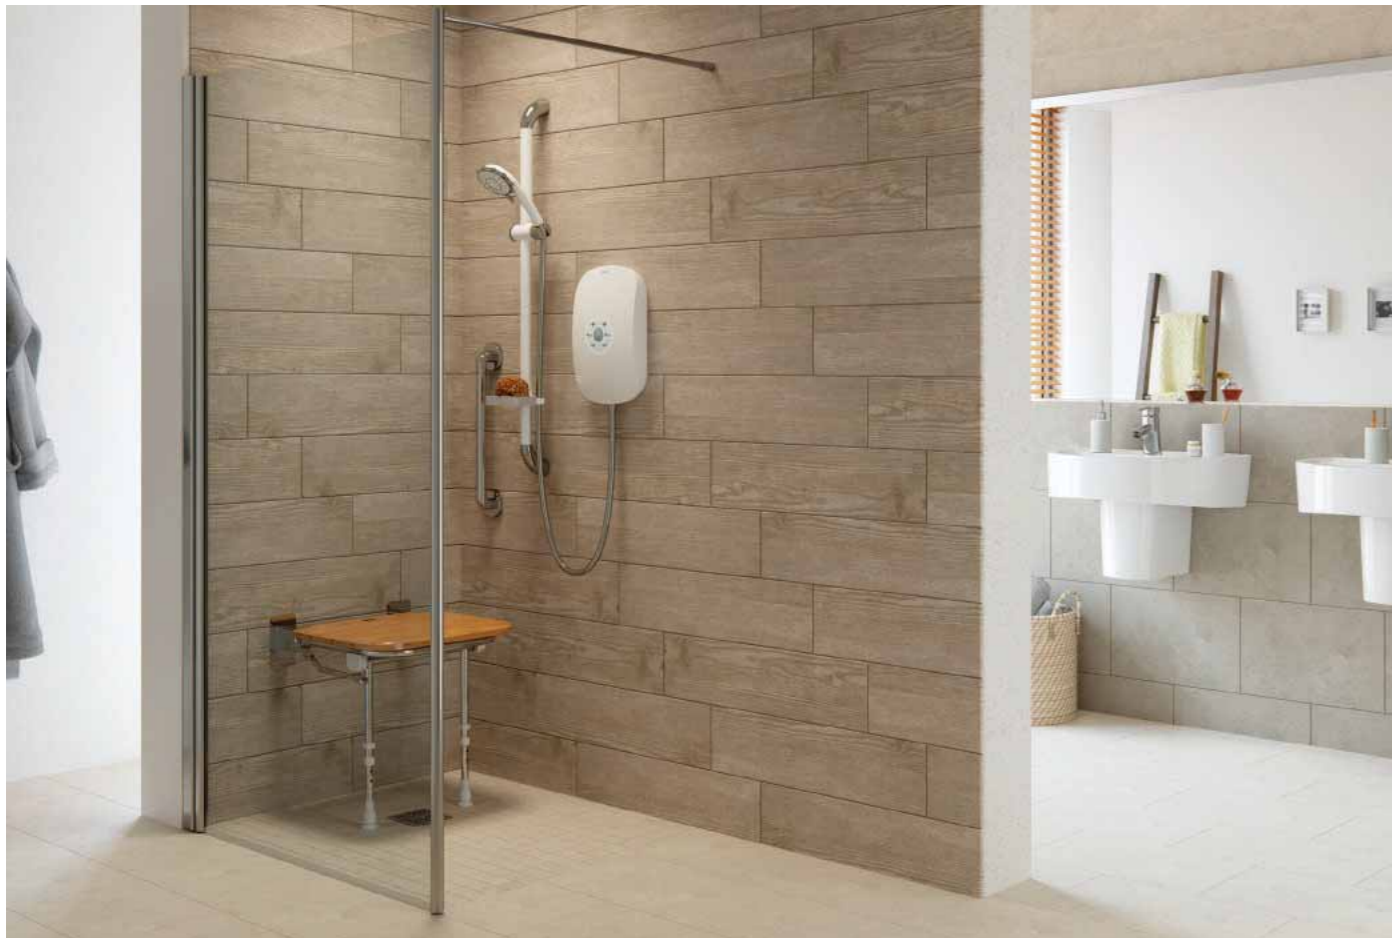

- Ideal for replacing a conventional bath
- Large showering area
- Suits most bathrooms
- Slip resistant base
- In-built floor to ceiling post; for added safety
- Use with either your existing shower or choose a new thermostatically controlled mixer or electric shower

- Ideal for replacing a conventional bath
- Large showering area
- Suits most bathrooms
- Slip resistant base
- In-built floor to ceiling post; for added safety
- Use with either your existing shower or choose a new thermostatically controlled mixer or electric shower
- Sliding doors available

www.companionbathing.co.uk

Wet Rooms

For those looking for wheelchair access or in need of a shower solution without a step-in tray, a wet room may be the ideal choice.

With a completely level access showering area and a wide range of screen and door finishes, you can future proof your bathroom without having to compromise on style or space.