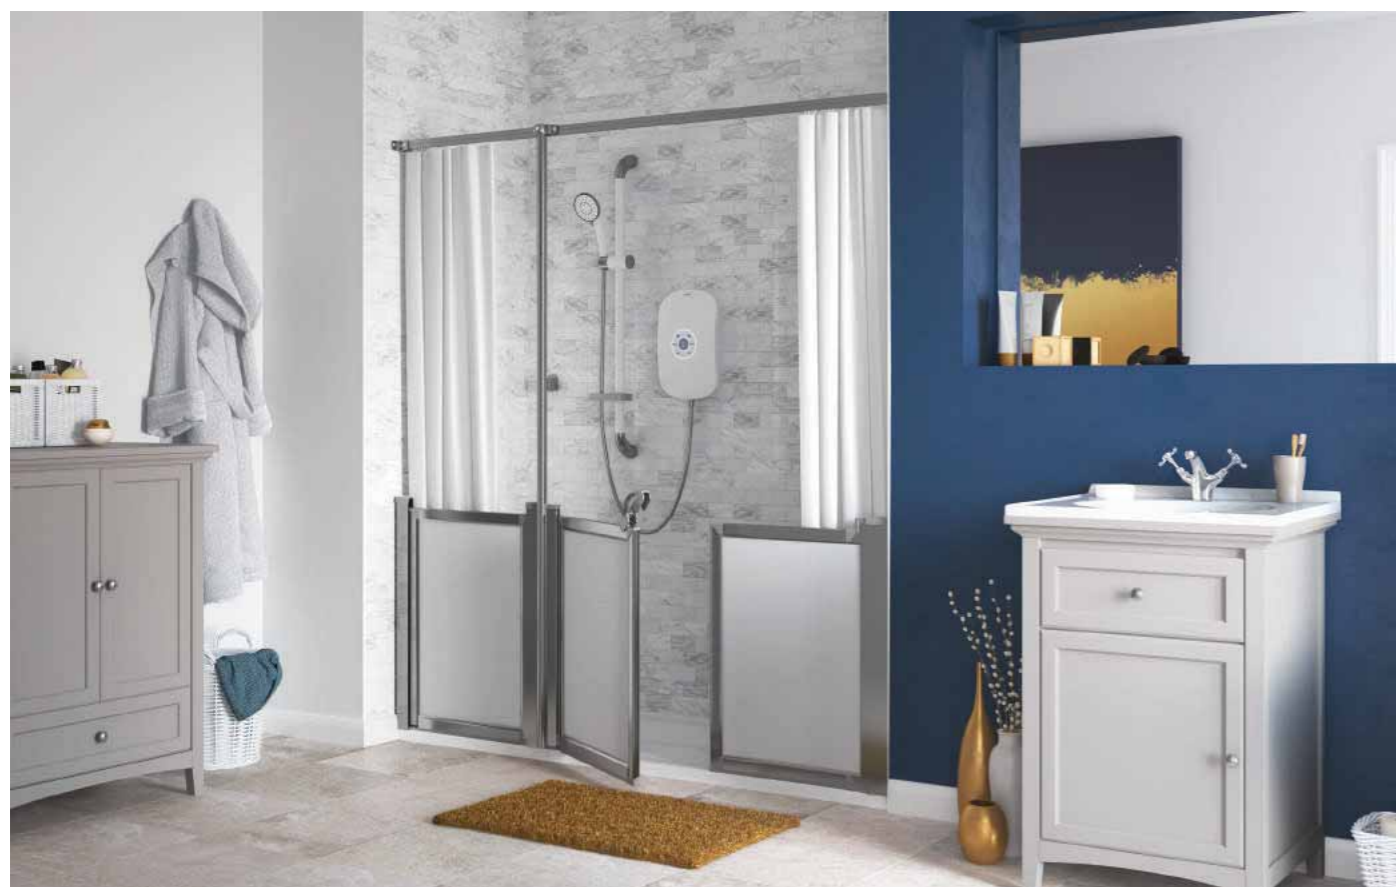

Easy Access Showers The Aire

This entry level easy access shower solution comes in a clean and tasteful white trim with frosted or clear PET glazing. Design completely around the user, the Aire comes in a variety of tray sizes with a generous selection of screens and doors available to compliment any bathroom and to suit any need.

- Ideal for replacing a conventional bath
- Large showering area
- Suits most bathrooms
- Slip resistant base
- In-built floor to ceiling post; for added safety
- Use with either your existing shower or choose a new thermostatically controlled mixer or electric shower

Easy Access Showers The Severn

Featuring the same bespoke design and safety principles as the Aire, the Severn gives you the further option of personalising your walk-in shower in a stylish silver trim.