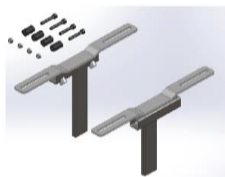

Joystick Mount	
QOR110079	<input type="radio"/> Left Hand Control Mount

Accessories	
QOR090130	<input type="checkbox"/> Kerb Climber kit £125
QOR090133	<input type="checkbox"/> Legrest in rig / out rig kit (20mm each side) £40
QOR090134	<input type="checkbox"/> Armrest in rig kit (20 mm inwards Adj. per side) - Not available until August 2018 £80
QOR090132	<input type="checkbox"/> Seat to floor height kit (increases STFH from 47cm to 49cm) - Refer to back page £90
QOR090131	<input type="checkbox"/> Crutch holder £65

All Uni accessories also fittable i.e. stump supports and manual elevating legrests.

Total Price	
Quickie Salsa Q100 - Base Price	
Option Price	
Total Price	

Standard Picked Options

12.5" Solid Drive Wheels

8" Solid Castor Wheels

Mud Guards

VR2 Joystick

Standard Armrests

NEW Uni 80° Footplates

Accessories

Kerb Climber (QOR090130)

Armrest in-rig kit (QOR090134)

Legrest in/out kit (QOR090133)

Seat to floor height kit (QOR090133)

Colours

Black

Apple Green (QOR140005)

Red (QOR140002)

Blue (QOR140003)

Specification Support Guide