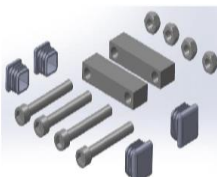

All Uni accessories also fittable i.e. stump supports and manual elevating legrests.

Total Price	
Quickie Salsa Q100 - Base Price	
Option Price	
Total Price	

Standard Picked Options

12.5" Solid Drive Wheels

8" Solid Castor Wheels

Mud Guards

VR2 Joystick

Standard Armrests

NEW Uni 80° Footplates

Accessories

Kerb Climber (QOR090130)

Armrest in-rig kit (QOR090134)