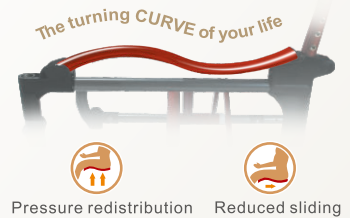

The lowest transportation weight is only **6.4 kg** (without footrest hangers and rear wheels)